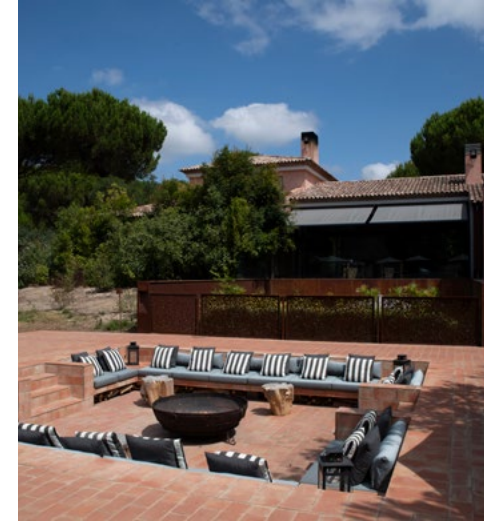

Seating Capacity: 50

Dress Code: Casual

POOL BAR

Lighter meals and refreshing cocktails in a relaxed Comporta style atmosphere.

Opening Season: June to September

Cuisine: Snacks

Seating Capacity: 20

Dress Code: Pool Attire