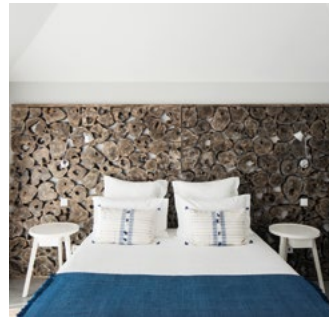

ROOMS AT SUBLIME COMPORTA

ACCOMMODATION	ROOMS	NR ROOMS	ROOM SIZE (SQM)	MAX CAPACITY (ADULT & CHILDREN)	DESCRIPTION	FACILITIES & AMENITIES
Owner's House	Friends Rooms	4	25 - 35 sqm	2 adults	Located in the Spa building (Adults Only). King or Queen or Twin beds. No extra bed allowed. Private Terrace. Indoor bathroom with bathtub or rain shower. Underfloor heating.	Wi-Fi, TV, Sound System, Air Conditioning, coffee machine. All rooms in the main house include access to a common living area, library, and small bar. Direct access to Spa
Owner's House	Owner's Suite	1	40 sqm + 21 sqm outdoor terrace	3 adults	Located in the Spa building (Adults Only), King Bed + Sofa Bed. No extra bed allowed. Private terrace. Fireplace. Indoor bathroom with bathtub and rain shower. Underfloor heating.	Wi-Fi, TV, Sound System. Air Conditioning, coffee machine. All rooms in the main house include access to a common living area, library, and small bar. Direct access to Spa. Terrace with Private Jacuzzi.
Guest Suites	Guest Suite	9	38 sqm + 12sqm outdoor terrace	2 adults + 2 children	King Bed + Sofa Bed. Private terrace. Mezzanine bathroom with shower. Floor-to-ceiling glass windows. Underfloor heating.	Wi-Fi, TV, Sound System. Air Conditioning, coffee machine, Underfloor heating, personal bar.
Bio-Pool Suites	Bio-Pool Suites	9	50 sqm + 25 sqm outdoor terrace	2 adults + 2 children	King bed or Twin beds. Sitting area with a salamander. Large bathroom with walk-in shower and a bathtub. Private terrace. Mini Bar.	Wi-Fi, TV, Sound System, Air Conditioning, Coffee machine, Direct Access to the Biological Swimming Pool.