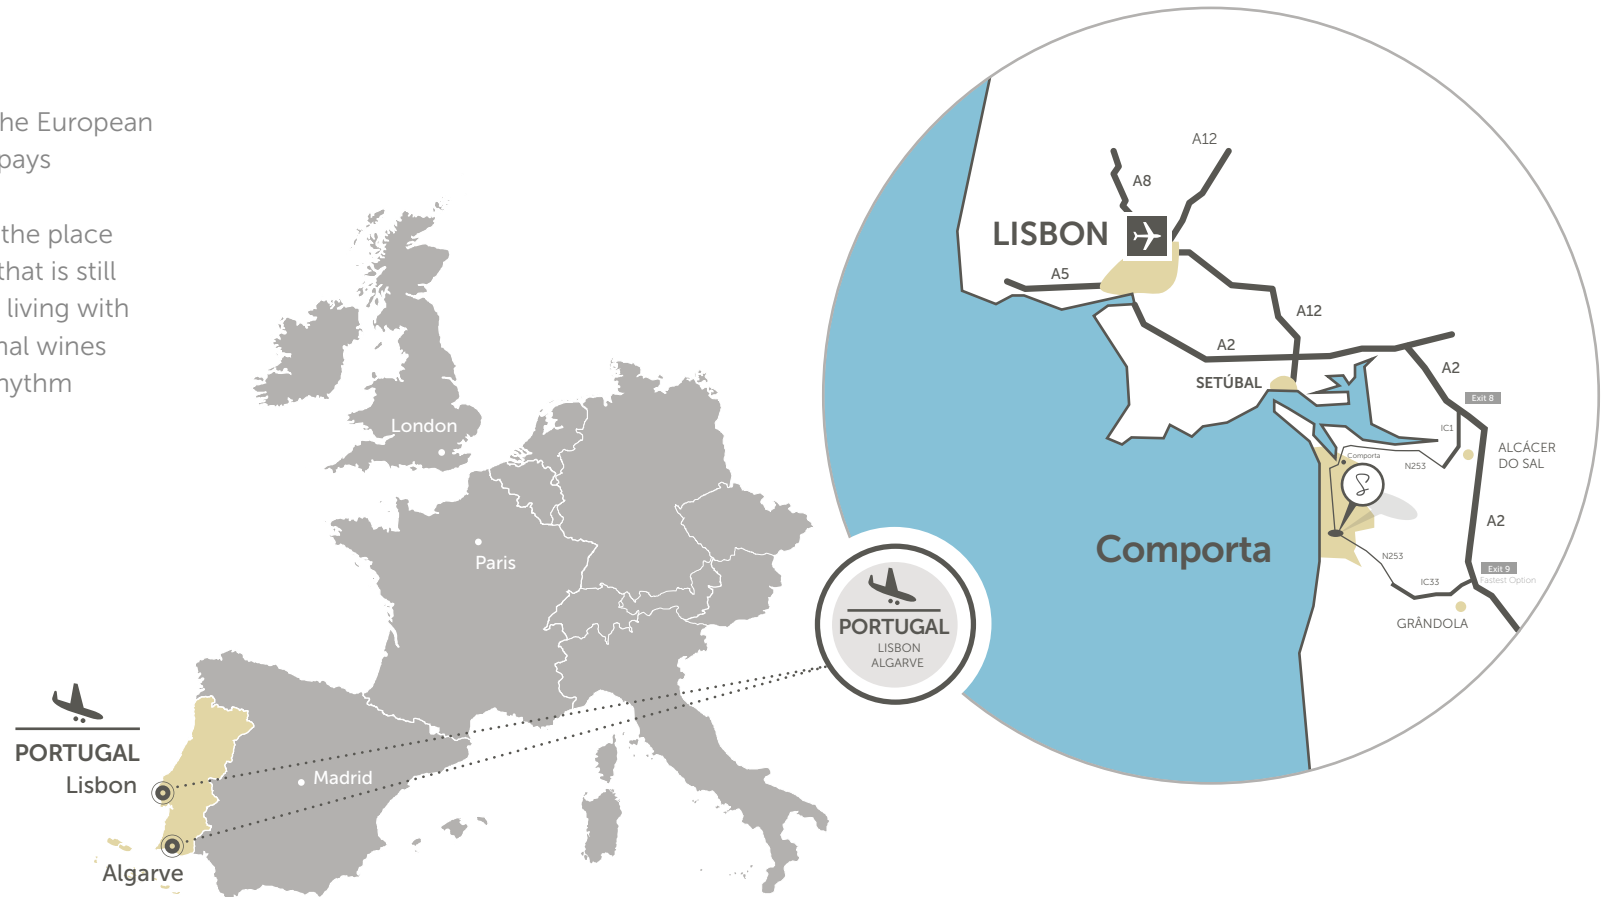

General Manager

miguel.plantier@sublimecomporta.pt

Reservations

reservations@sublimecomporta.pt

Sales & Marketing

sales@sublimecomporta.pt

LOCATION

Just one and a half hours south of the European Capital, Lisbon, Sublime Comporta pays homage to the best Portugal.

EUROPE

PORTUGAL
LISBON / ALGARVE

On the coast of Western Europe, only a few hours away from one of the main European Capitals..

LISBON
ALGARVE

COMPORTA

Just one and a half hours south of Lisbon, and one and a half hours from the Algarve.