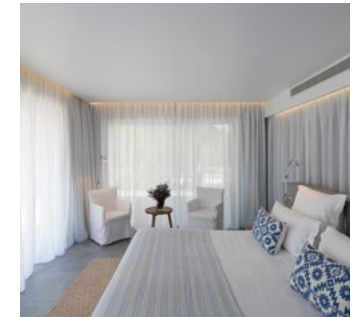

ROOMS AT SUBLIME COMPORTA

ACCOMMODATION	ROOMS	NR ROOMS	ROOM SIZE (SQM)	MAX CAPACITY (ADULT & CHILDREN)	DESCRIPTION	FACILITIES & AMENITIES
Owner's House	Friends Rooms	4	25 - 35 sqm	2 adults	Located in the Spa building (Adults Only). King or Queen or Twin beds. No extra bed allowed. Private Terrace. Indoor bathroom with bathtub or rain shower. Underfloor heating.	Wi-Fi, TV, Sound System, Air Conditioning, coffee machine. All rooms in the main house include access to a common living area, library, and small bar. Direct access to Spa
Owner's House	Owner's Suite	1	40 sqm + 21 sqm outdoor terrace	3 adults	Located in the Spa building (Adults Only), King Bed + Sofa Bed. No extra bed allowed. Private terrace. Fireplace. Indoor bathroom with bathtub and rain shower. Underfloor heating.	Wi-Fi, TV, Sound System. Air Conditioning, coffee machine. All rooms in the main house include access to a common living area, library, and small bar. Direct access to Spa. Terrace with Private Jacuzzi.
Guest Suites	Guest Suite	9	38 sqm + 12sqm outdoor terrace	2 adults + 2 children	King Bed + Sofa Bed. Private terrace. Mezzanine bathroom with shower. Floor-to-ceiling glass windows. Underfloor heating.	Wi-Fi, TV, Sound System. Air Conditioning, coffee machine, Underfloor heating, personal bar.
Bio-Pool Suites	Bio-Pool Suites	9	50 sqm + 25 sqm outdoor terrace	2 adults + 2 children	King bed or Twin beds. Sitting area with a salamander. Large bathroom with walk-in shower and a bathtub. Private terrace. Mini Bar.	Wi-Fi, TV, Sound System, Air Conditioning, Coffee machine, Direct Access to the Biological Swimming Pool.